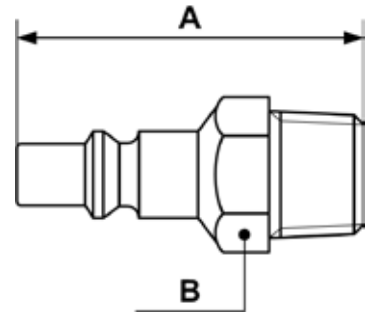

PLUG 1/4» ARO 210 PROFILE

Male plug

Profile : ARO 210

ID passage

1/4"

Part number	Male thread	Net weight (Kg)	Dim. A (inch)	Dim. B (inch)
ARP 066251	NPT1/4	0,0251	1.61	0.55
ARP 066252	NPT3/8	0,0422	1.73	0.67